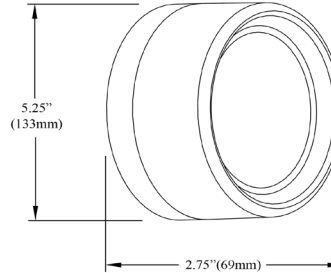

LUC-515LEDW-MB - Lucia 15W Wall Sconce, MB w/ CLR & FR Acrylic Diffuser

15W Wall Sconce Matte Black with Clear & Frosted Acrylic Diffuser

LUC-515LEDW

Height	5.5"
Width/Length	5.5"
Depth	2.75"
Weight	1 lbs

Body Material	Acrylic
Finish/Color	White
Type of Finish	Frosted

Light Qty	1
Light Base	AC LED
Light Max Watt	15
Light Inc	Yes
Light Lumens	1125(Initial) 500(Delivered)
Light CRI	90+
Light CCT	3000K
Light Life	30000 Hours