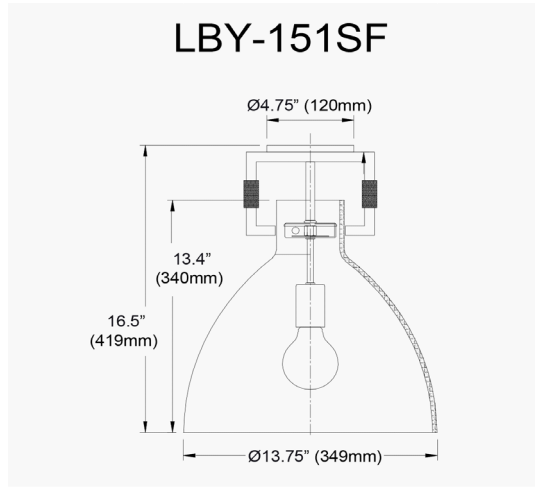

LBY-151SF-PC - Liberty 1LT Semi-Flush Mount, PC w/ CLR Glass

1 Light Incandescent Liberty Semi-Flush Mount w/ Clear Glass

Height	16.5"
Width/Length	13.75"
Depth	13.75"
Weight	7 lbs

Body Material	Glass
Finish/Color	Clear

Light Qty	1
Light Base	E26
Light Max Watt	100
Light Inc	No

Dimmable	Dimmable
LED Compatible	LED Compatible
Total Wattage	100W

Second Material	Metal
Second Finish/Color	Polished Chrome
Second Type of Finish	Electroplated