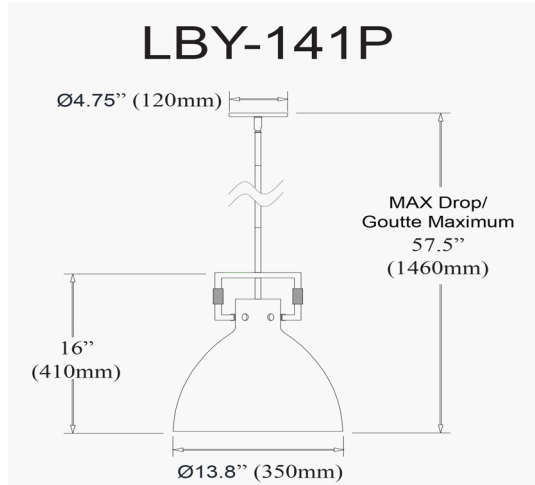

LBY-141P-MW-MB - Liberty 1LT Incandescent Pendant, MB w/ MW Metal Shade

1 Light Incandescent Pendant, Matte Black w/ MW Metal Shade

Height	16.75"
Width/Length	13.75"
Depth	13.75"
Weight	5 lbs

Body Material	Metal
Finish/Color	Matte White
Type of Finish	Painted

Light Qty	1
Light Base	E26
Light Max Watt	100
Light Inc	No

Dimmable	Dimmable
LED Compatible	LED Compatible
Total Wattage	100W

Second Material	Metal
Second Finish/Color	Matte Black
Second Type of Finish	Painted

Rated For	Damp Location
Voltage	120V

Approval	cUL or equivalent
Warranty	1 Year Limited
Install Position	Ceiling

Extension Length	39 (8+11+20)
-------------------------	--------------

Date:	Notes:
Fixture Type:	
Job Name:	