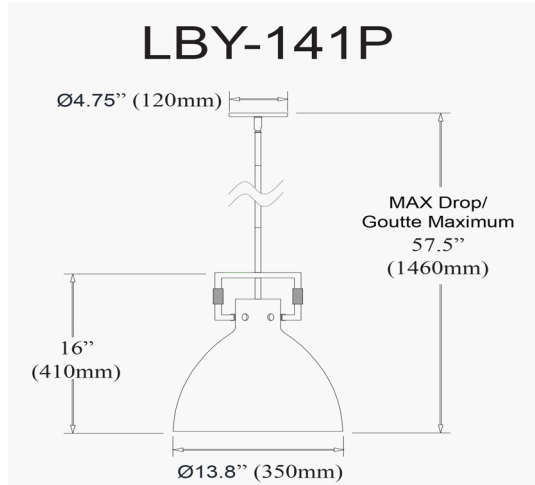

LBY-141P-MB-MB - Liberty 1LT Incandescent Pendant, MB w/ MB Metal Shade

1 Light Incandescent Pendant, Matte Black w/ Matte Black Metal Shade

Height	16.75"
Width/Length	13.75"
Depth	13.75"
Weight	5 lbs

Body Material	Metal
Finish/Color	Matte Black
Type of Finish	Painted

Light Qty	1
Light Base	E26
Light Max Watt	100
Light Inc	No

Dimmable	Dimmable
LED Compatible	LED Compatible
Total Wattage	100W

Second Material	Metal
Second Finish/Color	Matte Black
Second Type of Finish	Painted

Rated For	Damp Location
Voltage	120V

Approval	cUL or equivalent
Warranty	1 Year Limited
Install Position	Ceiling

Extension Length	39 (8+11+20)
-------------------------	--------------

Date:	Notes:
Fixture Type:	
Job Name:	