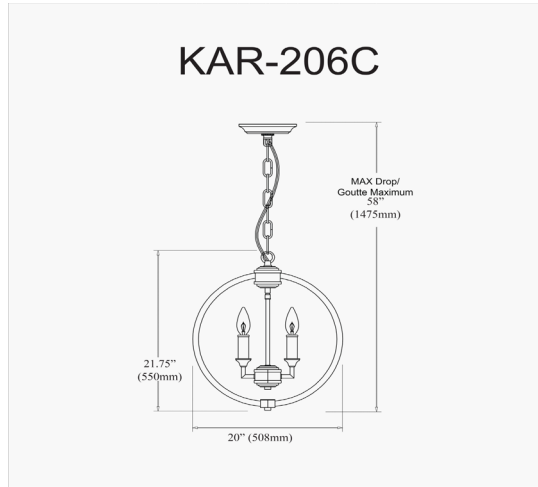

KAR-206C-PC - Karland 6LT Chandelier, Polished Chrome w/Jewelled Accents

6 Light Chandelier With Crystal Studded Banding, Polished Chrome Finish

Height	21.75"
Width/Length	20"
Depth	20"
Weight	10 lbs
Body Material	Metal
Finish/Color	Polished Chrome
Type of Finish	Electroplated
Light Qty	6
Light Base	E12
Light Max Watt	60
Light Inc	No

Dimmable	Dimmable
LED Compatible	LED Compatible
Total Wattage	360W

Rated For	Damp Location
Voltage	120V
Approval	cUL or equivalent
Warranty	1 Year Limited
Install Position	Ceiling
Extension Length	36

Date:	Notes:
Fixture Type:	
Job Name:	