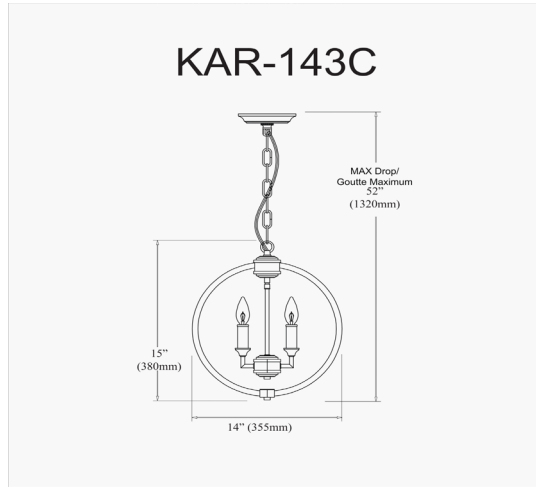

KAR-143C-PC - Karland 3LT Chandelier, Polished Chrome w/Jewelled Accents

3 Light Chandelier With Crystal Studded Banding, Polished Chrome Finish

Height	15"
Width/Length	14"
Depth	14"
Weight	7 lbs

Body Material	Metal
Finish/Color	Polished Chrome
Type of Finish	Electroplated

Light Qty	3
Light Base	E12
Light Max Watt	60
Light Inc	No

Dimmable	Dimmable
LED Compatible	LED Compatible
Total Wattage	180W

Second Material	Metal
Second Finish/Color	Vintage Bronze
Second Type of Finish	Electroplated

Rated For	Damp Location
Voltage	120V

Approval	cUL or equivalent
Warranty	1 Year Limited
Install Position	Ceiling

Extension Length 36

Date:	Notes:
Fixture Type:	
Job Name:	

Lighting | LED | Shades | Custom Designs