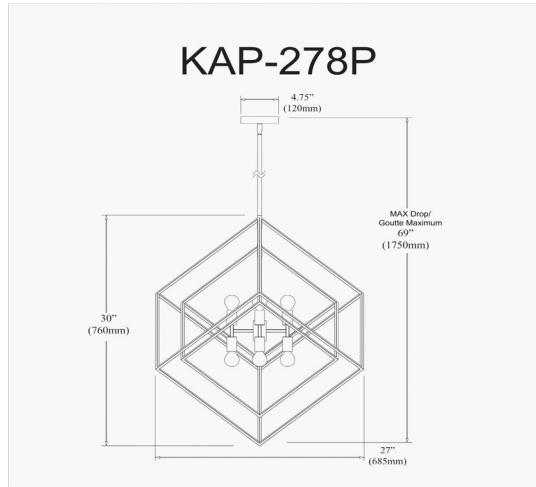

KAP-278P-PC-MB - Kappa 8LT Pendant, Polished Chrome & Matte Black Finish

8 Light Pendant, Polished Chrome / Matte Black Finish

Height	30"
Width/Length	27"
Depth	25"
Weight	13 lbs

Body Material	Metal
Finish/Color	Polished Chrome
Type of Finish	Electroplated

Light Qty	8
Light Base	E12
Light Max Watt	60
Light Inc	No

Dimmable	Dimmable
LED Compatible	LED Compatible
Total Wattage	480W

Second Material	Metal
Second Finish/Color	Black
Second Type of Finish	Painted