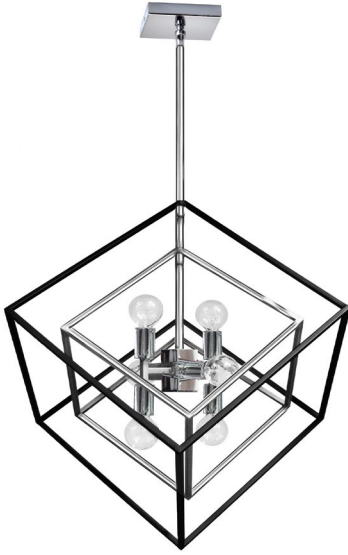

# KAP-196P-PC-MB - Kappa 6LT Pendant, Polished Chrome & Matte Black Finish

6 Light Pendant, Polished Chrome / Matte Black Finish

<b>Height</b>	24"
<b>Width/Length</b>	19"
<b>Depth</b>	22"
<b>Weight</b>	10 lbs

<b>Body Material</b>	Metal
<b>Finish/Color</b>	Polished Chrome
<b>Type of Finish</b>	Electroplated

<b>Light Qty</b>	6
<b>Light Base</b>	E12
<b>Light Max Watt</b>	60
<b>Light Inc</b>	No

<b>Dimmable</b>	Dimmable
<b>LED Compatible</b>	LED Compatible
<b>Total Wattage</b>	360W

<b>Second Material</b>	Metal
<b>Second Finish/Color</b>	Black
<b>Second Type of Finish</b>	Painted

<b>Rated For</b>	Dry Location
<b>Voltage</b>	120V

<b>Approval</b>	cUL or equivalent
<b>Warranty</b>	1 Year Limited
<b>Install Position</b>	Ceiling