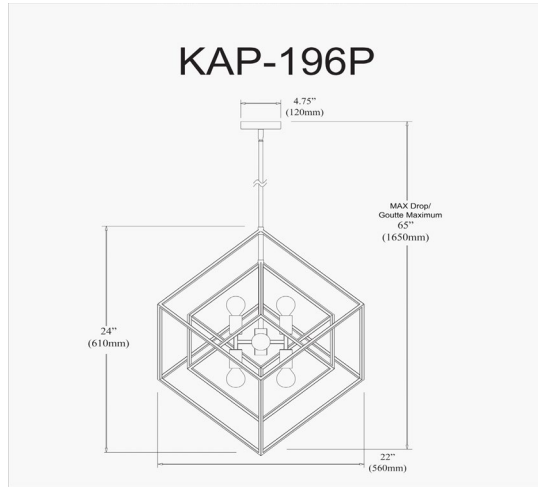

# KAP-196P-PC-MB - Kappa 6LT Pendant, Polished Chrome & Matte Black Finish

6 Light Pendant, Polished Chrome / Matte Black Finish

<b>Height</b>	24"
<b>Width/Length</b>	19"
<b>Depth</b>	22"
<b>Weight</b>	10 lbs

<b>Body Material</b>	Metal
<b>Finish/Color</b>	Polished Chrome
<b>Type of Finish</b>	Electroplated

<b>Light Qty</b>	6
<b>Light Base</b>	E12
<b>Light Max Watt</b>	60
<b>Light Inc</b>	No

<b>Dimmable</b>	Dimmable
<b>LED Compatible</b>	LED Compatible
<b>Total Wattage</b>	360W