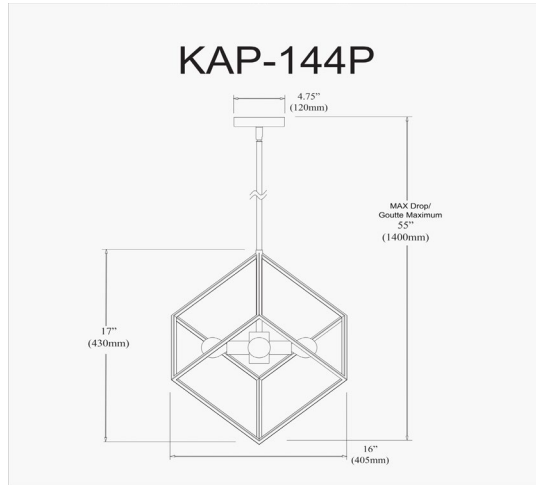

KAP-144P-VB-MB - Kappa 4LT Pendant, Vintage Bronze & Matte Black Finish

4 Light Pendant, Vintage Bronze / Matte Black Finish

| | |
|---------------------|-------|
| Height | 17" |
| Width/Length | 14" |
| Depth | 16" |
| Weight | 5 lbs |

| | |
|-----------------------|----------------|
| Body Material | Metal |
| Finish/Color | Vintage Bronze |
| Type of Finish | Electroplated |

| | |
|-----------------------|-----|
| Light Qty | 4 |
| Light Base | E12 |
| Light Max Watt | 60 |
| Light Inc | No |

Extension Length 39 (8+11+20)

| | |
|---------------|--------|
| Date: | Notes: |
| Fixture Type: | |
| Job Name: | |

Lighting | LED | Shades | Custom Designs

www.dainolite.com | 1-888-564-1262 | dainolite@dainolite.com