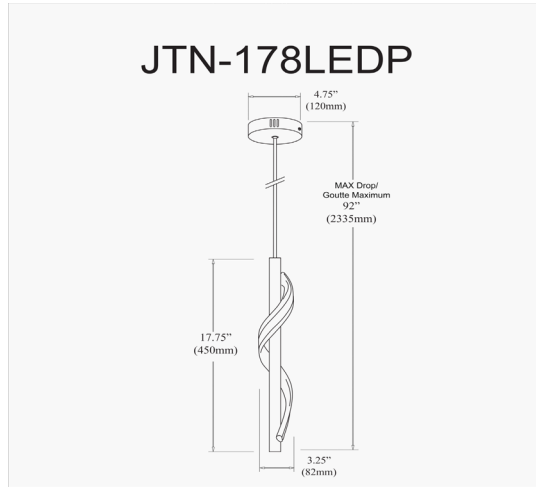

JTN-178LEDP-MB - Justine 8W Pendant, MB Finish

8W LED Pendant, Matte Black with White Silicone Diffuser

LED

Height	17.75"
Width/Length	3.25"
Depth	3.25"
Weight	2.2 lbs

Body Material	Metal
Finish/Color	Black
Type of Finish	Painted

Light Qty	1
Light Base	LED
Light Max Watt	8
Light Inc	Yes
Light Lumens	500
Light CRI	80+
Light CCT	3000K
Light Life	30000 Hours

Dimmable	Dimmable
LED Compatible	Integrated LED
Total Wattage	8W

Rated For	Damp Location
Voltage	120V

Approval	cUL or equivalent
Warranty	3 Years Limited
Install Position	Ceiling

Extension Length	72
-------------------------	----

Date:	Notes:
Fixture Type:	
Job Name:	

Lighting | LED | Shades | Custom Designs