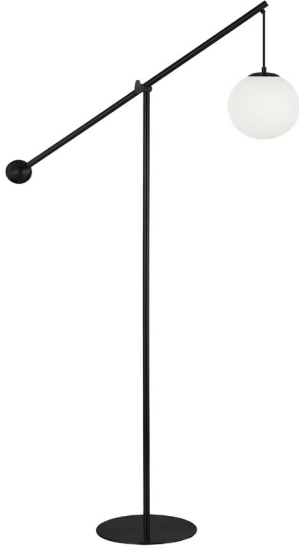

# HOL-661F-MB - Holly 1LT Incandescent Floor Lamp, MB w/ Opal Glass

1 Light Incandescent Floor Lamp Matte Black with Opal Glass

<b>Height</b>	66.75"
<b>Width/Length</b>	34.75"
<b>Depth</b>	12"
<b>Weight</b>	8 lbs

<b>Body Material</b>	Metal
<b>Finish/Color</b>	Matte Black
<b>Type of Finish</b>	Painted

<b>Light Qty</b>	1
<b>Light Base</b>	E26
<b>Light Max Watt</b>	60
<b>Light Inc</b>	No

<b>Dimmable</b>	Not Dimmable
<b>LED Compatible</b>	LED Compatible
<b>Total Wattage</b>	60W

<b>Second Material</b>	Glass
<b>Second Finish/Color</b>	White
<b>Second Type of Finish</b>	Opal

<b>Rated For</b>	Dry Location
<b>Voltage</b>	120V

<b>Approval</b>	cUL or equivalent
<b>Warranty</b>	1 Year Limited
<b>Install Position</b>	Floor