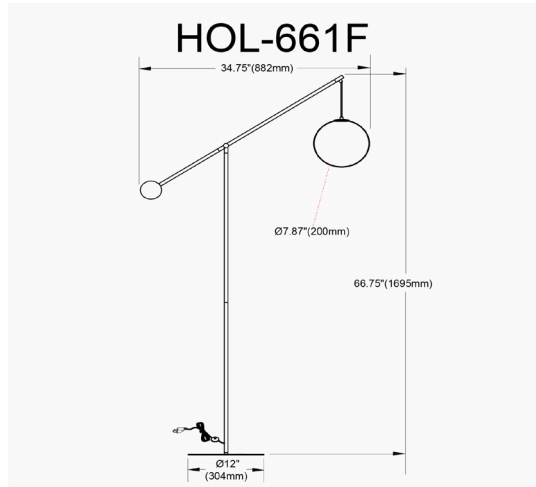

# HOL-661F-MB - Holly 1LT Incandescent Floor Lamp, MB w/ Opal Glass

1 Light Incandescent Floor Lamp Matte Black with Opal Glass

<b>Height</b>	66.75"
<b>Width/Length</b>	34.75"
<b>Depth</b>	12"
<b>Weight</b>	8 lbs

<b>Body Material</b>	Metal
<b>Finish/Color</b>	Matte Black
<b>Type of Finish</b>	Painted

<b>Light Qty</b>	1
<b>Light Base</b>	E26
<b>Light Max Watt</b>	60
<b>Light Inc</b>	No

<b>Dimmable</b>	Not Dimmable
<b>LED Compatible</b>	LED Compatible
<b>Total Wattage</b>	60W

<b>Second Material</b>	Glass
<b>Second Finish/Color</b>	White
<b>Second Type of Finish</b>	Opal

<b>Rated For</b>	Dry Location
<b>Voltage</b>	120V

<b>Approval</b>	cUL or equivalent
<b>Warranty</b>	1 Year Limited
<b>Install Position</b>	Floor