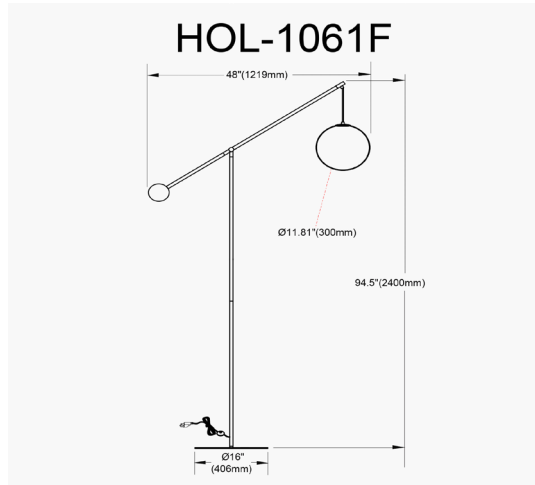

HOL-1061F-MB - Holly 1LT Incandescent Floor Lamp, MB w/ Opal Glass

1 Light Incandescent Floor Lamp Matte Black with Opal Glass

Height	94.5"
Width/Length	48"
Depth	16"
Weight	12 lbs

Body Material	Metal
Finish/Color	Matte Black
Type of Finish	Painted

Light Qty	1
Light Base	E26
Light Max Watt	60
Light Inc	No

Dimmable	Not Dimmable
LED Compatible	LED Compatible
Total Wattage	60W

Second Material	Glass
Second Finish/Color	White
Second Type of Finish	Opal

Rated For	Dry Location
Voltage	120V

Approval	cUL or equivalent
Warranty	1 Year Limited
Install Position	Floor

Date:	Notes:
Fixture Type:	
Job Name:	

Lighting | LED | Shades | Custom Designs

www.dainolite.com | 1-888-564-1262 | dainolite@dainolite.com