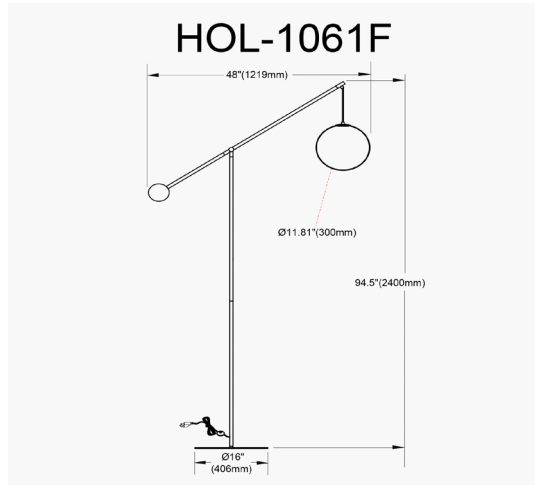

HOL-1061F-MB - Holly 1LT Incandescent Floor Lamp, MB w/ Opal Glass

1 Light Incandescent Floor Lamp Matte Black with Opal Glass

Height	94.5"
Width/Length	48"
Depth	16"
Weight	12 lbs
Body Material	Metal
Finish/Color	Matte Black
Type of Finish	Painted
Light Qty	1
Light Base	E26
Light Max Watt	60
Light Inc	No

Dimmable	Not Dimmable
LED Compatible	LED Compatible
Total Wattage	60W
Second Material	Glass
Second Finish/Color	White
Second Type of Finish	Opal
Rated For	Dry Location
Voltage	120
Approval	cUL or equivalent
Warranty	1 Year Limited
Install Position	Floor