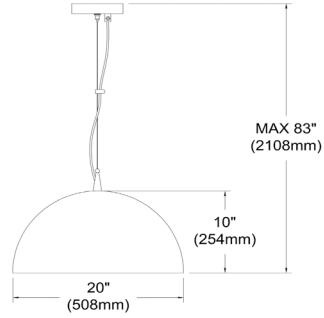

HKI-201LP-WH - Helsinki 1LT Pendant, Aluminum

1 Light Pendant, Matte White / Silver

HKI-201LP

Height	10"
Width/Length	20"
Depth	20"
Weight	7 lbs

Body Material	Aluminum
Finish/Color	White
Type of Finish	Painted

Light Qty	1
Light Base	E26
Light Max Watt	100
Light Inc	No

Dimmable	Dimmable
LED Compatible	LED Compatible
Total Wattage	100W

Second Material	Aluminum
Second Finish/Color	Silver
Second Type of Finish	Painted

Rated For	Dry Location
Voltage	120V

Approval	cUL or equivalent
Warranty	1 Year Limited
Install Position	Ceiling

Extension Length 72

Date:	Notes:
Fixture Type:	
Job Name:	

Lighting | LED | Shades | Custom Designs