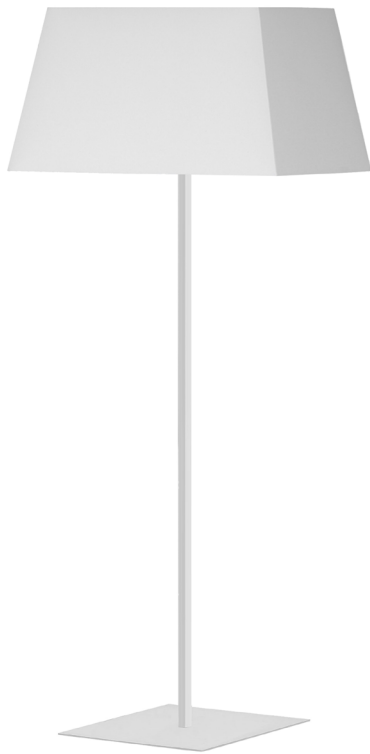

GTC-S631F-MW-WH - 1LT Sq Base Floor Lamp, MW w/ WH Shade

1 Light Incandescent Square Base Floor Lamp Matte White with White Shade

Height	62.75	No. of Bulbs	1
Width/Length	26	LED Compatible	LED Compatible
Depth	26	Total Wattage	100
Weight	12		
Body Material	Metal	Second Material	Fabric
Finish/Color	Matte White	Second Finish/Color	White
Type of Finish	Painted		
Bulb 1 Amount	1	Rated For Voltage	Dry 120V
Bulb 1 Base Type	E26		
Bulb 1 Max Watt.	100	Approval	cUL or equivalent
Bulb 1 Included	No	Warranty	1 Year Limited
Bulb 1 Lumens		Instal Position	Floor
Bulb 1 CRI			

Date:	Notes:
Fixture Type:	
Job Name:	

Lighting • LED • Shades • Custom Designs

TORONTO | BUFFALO | LIGHTFAIR | DALLAS MARKET CENTRE # 4303

www.dainolite.com |
 [1-888-564-1262](tel:1-888-564-1262) |
 dainolite@dainolite.com
[/dainolite](https://www.facebook.com/dainolite) |
 [/dainoliteld](https://twitter.com/dainoliteld) |
 [/dainolite](https://www.instagram.com/dainolite)