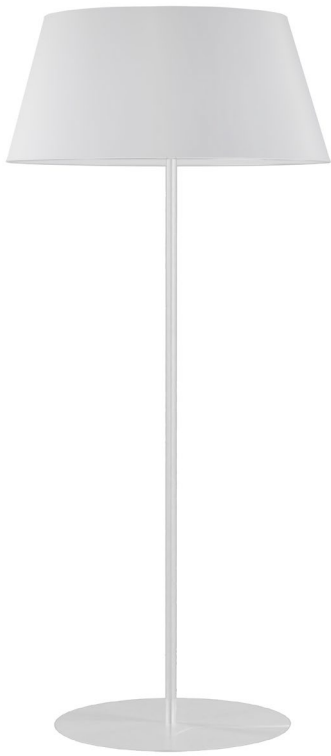

GTC-R631F-MW-WH - 1LT Rnd Base Floor Lamp, MW w/ WH Shade

1 Light Incandescent Round Base Floor Lamp Matte White with White Shade

Height	62.75	No. of Bulbs	1
Width/Length	26	LED Compatible	LED Compatible
Depth	26	Total Wattage	100
Weight	12		
Body Material	Metal	Second Material	Fabric
Finish/Color	Matte White	Second Finish/Color	White
Type of Finish	Painted		
Bulb 1 Amount	1	Rated For Voltage	Dry 120V
Bulb 1 Base Type	E26		
Bulb 1 Max Watt.	100	Approval	cUL or equivalent
Bulb 1 Included	No	Warranty	1 Year Limited
Bulb 1 Lumens		Instal Position	Floor
Bulb 1 CRI			

Date:	Notes:
Fixture Type:	
Job Name:	

Lighting • LED • Shades • Custom Designs

TORONTO | BUFFALO | LIGHTFAIR | DALLAS MARKET CENTRE # 4303

www.dainolite.com |
 [1-888-564-1262](tel:1-888-564-1262) |
 dainolite@dainolite.com
[/dainolite](https://www.facebook.com/dainolite) |
 [/dainoliteld](https://twitter.com/dainoliteld) |
 [/dainolite](https://www.instagram.com/dainolite)