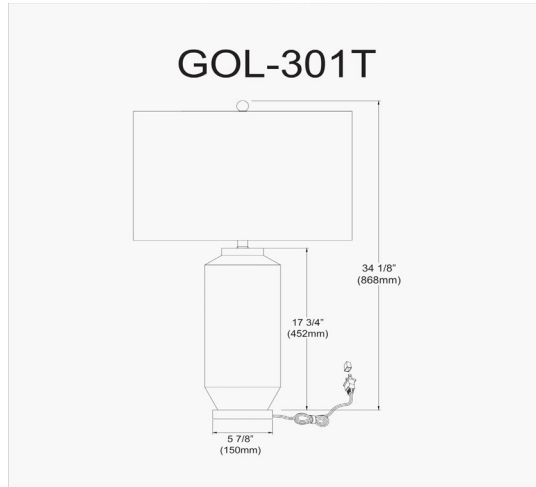

GOL-301T-WH - Goliath 1LT Incandescent Table Lamp, WH w/ WH Shade

1 Light Ceramic Oversized Table Lamp, White Finish

Height	34"
Width/Length	19"
Depth	19"
Weight	4.8 lbs

Body Material	Ceramic
Finish/Color	White
Type of Finish	Painted

Light Qty	1
Light Base	E26
Light Max Watt	150
Light Inc	No

Dimmable	Dimmable
LED Compatible	LED Compatible
Total Wattage	150W

Second Material	Fabric
Second Finish/Color	White

Rated For	Dry Location
Voltage	120V