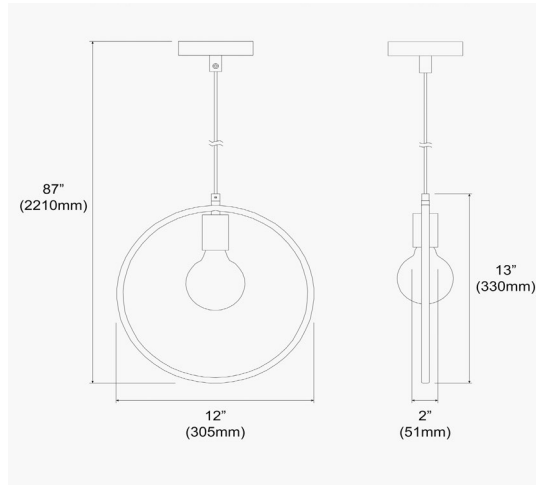

GMT-111P-MB-VB - Geometric 1LT Pendant, Matte Black & VB Finish

1 Light Pendant, Matte Black & Vintage Bronze Finish

Height	13"
Width/Length	12"
Depth	2"
Weight	1.5 lbs

Body Material	Metal
Finish/Color	Black
Type of Finish	Painted

Light Qty	1
Light Base	E26
Light Max Watt	60
Light Inc	No

Dimmable	Dimmable
LED Compatible	LED Compatible
Total Wattage	60W

Second Material	Aluminum
Second Finish/Color	Vintage Bronze
Second Type of Finish	Electroplated

Rated For	Damp Location
Voltage	120V

Approval	cUL or equivalent
Warranty	1 Year Limited
Install Position	Ceiling

Extension Length	72
-------------------------	----

Date:	Notes:
Fixture Type:	
Job Name:	

Lighting | LED | Shades | Custom Designs