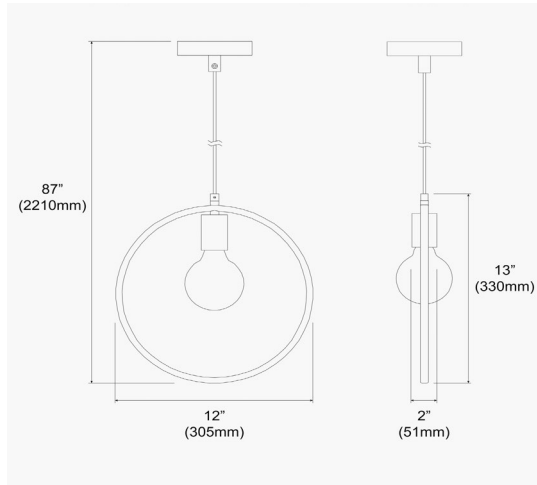

GMT-111P-MB-VB - Geometric 1LT Pendant, Matte Black & VB Finish

1 Light Pendant, Matte Black & Vintage Bronze Finish

Height	13"
Width/Length	12"
Depth	2"
Weight	1.5 lbs

Body Material	Metal
Finish/Color	Black
Type of Finish	Painted

Light Qty	1
Light Base	E26
Light Max Watt	60
Light Inc	No

Dimmable	Dimmable
LED Compatible	LED Compatible
Total Wattage	60W

Second Material	Aluminum
Second Finish/Color	Vintage Bronze
Second Type of Finish	Electroplated

Rated For	Damp Location
Voltage	120V

Approval	cUL or equivalent
Warranty	1 Year Limited
Install Position	Ceiling

Extension Length 72

Date:	Notes:
Fixture Type:	
Job Name:	

Lighting | LED | Shades | Custom Designs