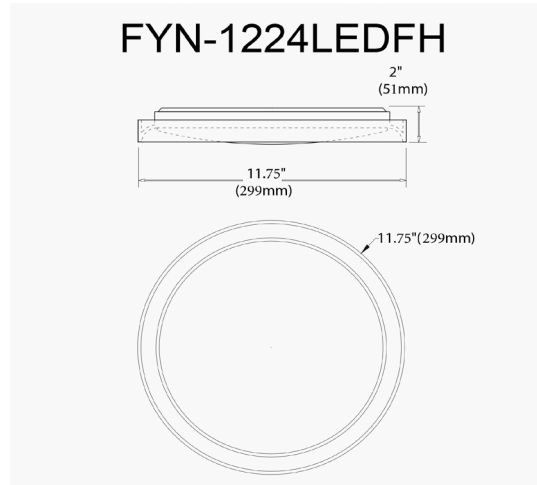

FYN-1224LEDFH-SB - Flynn 24W Flush Mount, SB w/ WH Diffuser

24W Flushmount Sandy Black with White Diffuser

Height	2"
Width/Length	11.75"
Depth	11.75"
Weight	2 lbs

Body Material	Metal
Finish/Color	Sandy Black
Type of Finish	Painted

Light Qty	1
Light Base	LED
Light Max Watt	24
Light Inc	Yes
Light Lumens	2000-2100 (Initial), 1200-1300 (Delivered)
Light CRI	80+
Light CCT	3000K-5000K
Light Life	30000 Hours

Dimmable	Dimmable
LED Compatible	Integrated LED
Total Wattage	24W