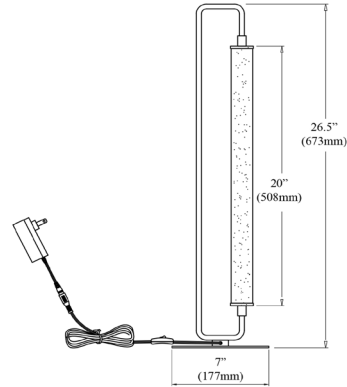

FYA-2620LEDT-MB - Freya 20W Table Lamp, MB w/ WH Acrylic

1 Light LED Freya Table Lamp Matte Black w/ White Acrylic

FYA-2620LEDT

Height	26.5"
Width/Length	7"
Depth	7"
Weight	3 lbs

Body Material	Metal
Finish/Color	Matte Black
Type of Finish	Painted

Light Qty	1
Light Base	LED
Light Max Watt	20
Light Inc	Yes
Light Lumens	1944(Initial) 1099(Delivered)
Light CRI	80+
Light CCT	3000K
Light Life	30000 Hours

Dimmable	Not Dimmable
LED Compatible	Integrated LED
Total Wattage	20W

Second Material	Acrylic
Second Finish/Color	White

Rated For	Damp Location
Voltage	120V

Approval	cUL or equivalent
Warranty	3 Years Limited
Install Position	Table

Date:	Notes:
Fixture Type:	
Job Name:	

Lighting | LED | Shades | Custom Designs