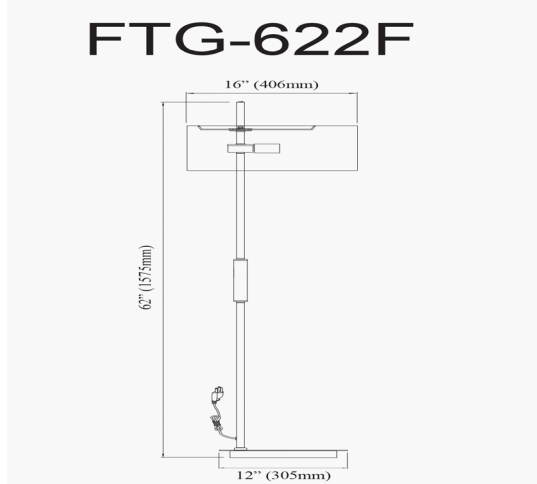

FTG-622F-MB-WH - Fitzgerald 1LT Incandescent Floor Lamp, MB w/ WH Shade

1 Light Incandescent Floor Lamp, Matte Black w/ White Shade

Height	62"
Width/Length	16"
Depth	16"
Weight	18 lbs

Body Material	Metal
Finish/Color	Matte Black
Type of Finish	Painted

Light Qty	1
Light Base	E26
Light Max Watt	100
Light Inc	No

Dimmable	Not Dimmable
LED Compatible	LED Compatible
Total Wattage	100W

Second Material	Fabric
Second Finish/Color	White

Rated For	Dry Location
Voltage	120V