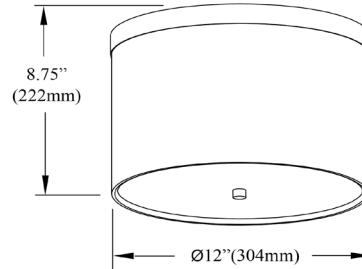

FRD-122FH-PC-GRY - Frederica 2LT Flush Mount, PC w/ GRY Shade

2 Light Flush Mount Polished Chrome with Grey Shade

FRD-122FH

Height	8.75"
Width/Length	12"
Depth	12"
Weight	2 lbs

Body Material	Fabric
Finish/Color	Grey

Light Qty	2
Light Base	E26
Light Max Watt	8
Light Inc	No

Dimmable	Dimmable
LED Compatible	LED Compatible
Total Wattage	16W

Second Material	Metal
Second Finish/Color	Polished Chrome
Second Type of Finish	Electroplated