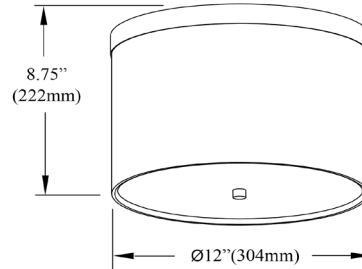

FRD-122FH-PC-BK - Frederica 2LT Flush Mount, PC w/ BK Shade

2 Light Flush Mount Polished Chrome with Black Shade

FRD-122FH

Height	8.75"
Width/Length	12"
Depth	12"
Weight	2 lbs

Body Material	Fabric
Finish/Color	Black

Light Qty	2
Light Base	E26
Light Max Watt	8
Light Inc	No

Dimmable	Dimmable
LED Compatible	LED Compatible
Total Wattage	16W

Second Material	Metal
Second Finish/Color	Polished Chrome
Second Type of Finish	Electroplated