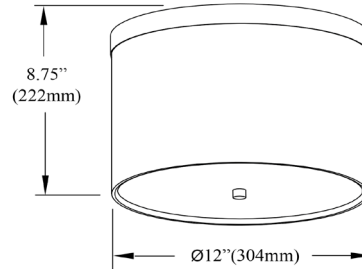

FRD-122FH-MB-WH - Frederica 2LT Flush Mount, MB w/ WH Shade

2 Light Flush Mount Matte Black with White Shade

FRD-122FH

Height	8.75"
Width/Length	12"
Depth	12"
Weight	2 lbs

Body Material	Fabric
Finish/Color	White