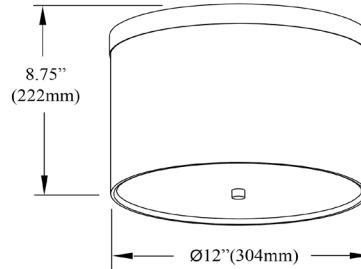

FRD-122FH-MB-BK - Frederica 2LT Flush Mount, MB w/ BK Shade

2 Light Flush Mount Matte Black with Black Shade

FRD-122FH

Height	8.75"
Width/Length	12"
Depth	12"
Weight	2 lbs

Body Material	Fabric
Finish/Color	Black