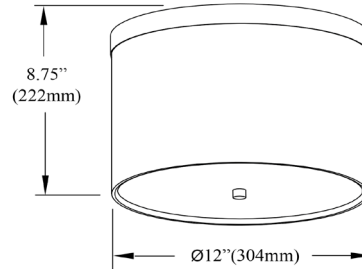

# FRD-122FH-AGB-WH - Frederica 2LT Flush Mount, AGB w/ WH Shade

2 Light Flush Mount Aged Brass with White Shade

FRD-122FH

<b>Height</b>	8.75"
<b>Width/Length</b>	12"
<b>Depth</b>	12"
<b>Weight</b>	2 lbs

<b>Body Material</b>	Fabric
<b>Finish/Color</b>	White

<b>Light Qty</b>	2
<b>Light Base</b>	E26
<b>Light Max Watt</b>	8
<b>Light Inc</b>	No

<b>Dimmable</b>	Dimmable
<b>LED Compatible</b>	LED Compatible
<b>Total Wattage</b>	16W

<b>Second Material</b>	Metal
<b>Second Finish/Color</b>	Aged Brass
<b>Second Type of Finish</b>	Electroplated