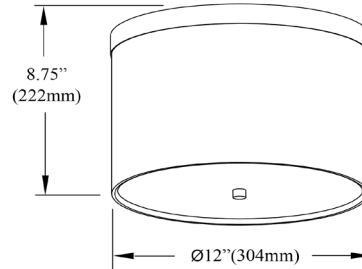

# FRD-122FH-AGB-GRY - Frederica 2LT Flush Mount, AGB w/ GRY Shade

2 Light Flush Mount Aged Brass with Grey Shade

FRD-122FH

<b>Height</b>	8"
<b>Width/Length</b>	12"
<b>Depth</b>	12"
<b>Weight</b>	2 lbs

<b>Body Material</b>	Fabric
<b>Finish/Color</b>	Grey

<b>Light Qty</b>	2
<b>Light Base</b>	E26
<b>Light Max Watt</b>	8
<b>Light Inc</b>	No

<b>Dimmable</b>	Dimmable
<b>LED Compatible</b>	LED Compatible
<b>Total Wattage</b>	16W

<b>Second Material</b>	Metal
<b>Second Finish/Color</b>	Aged Brass
<b>Second Type of Finish</b>	Electroplated