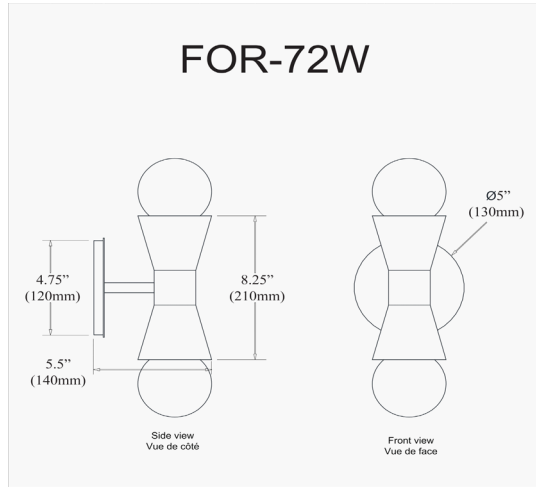

# FOR-72W-MB - Fortuna 2LT Incandescent Wall Sconce, MB

2 Light Incandescent Matte Black Wall Sconce

<b>Height</b>	8.25"
<b>Width/Length</b>	5"
<b>Depth</b>	5.5"
<b>Weight</b>	1.8 lbs

<b>Body Material</b>	Metal
<b>Finish/Color</b>	Black
<b>Type of Finish</b>	Painted

<b>Light Qty</b>	2
<b>Light Base</b>	E26
<b>Light Max Watt</b>	60
<b>Light Inc</b>	No

<b>Dimmable</b>	Dimmable
<b>LED Compatible</b>	LED Compatible
<b>Total Wattage</b>	120W

<b>Rated For</b>	Damp Location
<b>Voltage</b>	120V