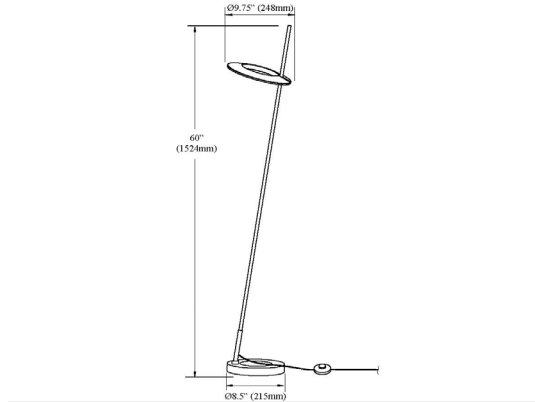

FLY-6020LEDF-SLV - Finley 20W Floor Lamp, SLV

20W Floor Lamp Silver

FLY-6020LEDF

Height	60"
Width/Length	9.75"
Depth	9.75"
Weight	9.5 lbs

Body Material	Metal
Finish/Color	Silver
Type of Finish	Painted

Light Qty	1
Light Base	DC LED
Light Max Watt	20
Light Inc	Yes
Light Lumens	1500(Initial) 700(Delivered)
Light CRI	80+
Light CCT	3000K
Light Life	30000 Hours

Dimmable	Dimmable
LED Compatible	Integrated LED
Total Wattage	20W

Second Material	Acrylic
Second Finish/Color	White

Rated For	Dry
Voltage	120V

Approval	cUL or equivalent
Warranty	3 Years Limited
Install Position	Floor