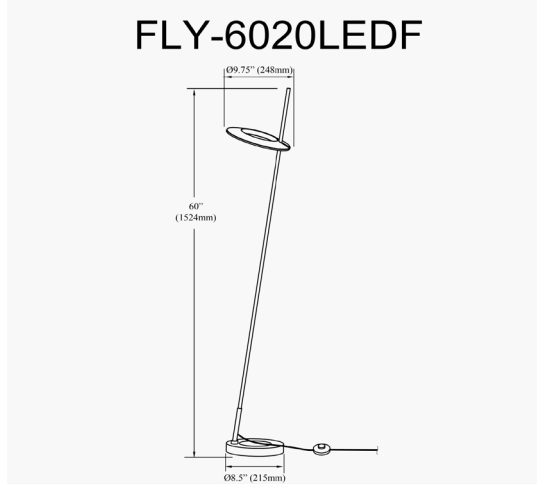

# FLY-6020LEDF-SC - Finley 20W Floor Lamp, SC

20W Floor Lamp Satin Chrome

<b>Height</b>	60"
<b>Width/Length</b>	9.75"
<b>Depth</b>	9.75"
<b>Weight</b>	9.5 lbs

<b>Body Material</b>	Metal
<b>Finish/Color</b>	Satin Chrome
<b>Type of Finish</b>	Electroplated

<b>Light Qty</b>	1
<b>Light Base</b>	DC LED
<b>Light Max Watt</b>	20
<b>Light Inc</b>	Yes
<b>Light Lumens</b>	1500(Initial) 700(Delivered)
<b>Light CRI</b>	80+
<b>Light CCT</b>	3000K
<b>Light Life</b>	30000 Hours

<b>Dimmable</b>	Dimmable
<b>LED Compatible</b>	Integrated LED
<b>Total Wattage</b>	20W

<b>Second Material</b>	Acrylic
<b>Second Finish/Color</b>	White

<b>Rated For</b>	Dry
<b>Voltage</b>	120V

<b>Approval</b>	cUL or equivalent
<b>Warranty</b>	3 Years Limited
<b>Install Position</b>	Floor