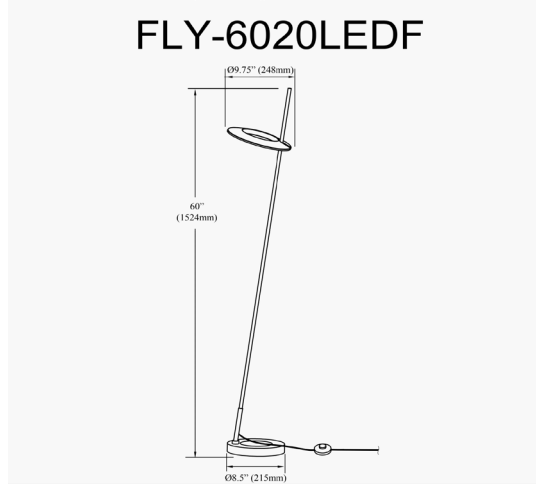

# FLY-6020LEDF-MB - Finley 20W Floor Lamp, MB

20W Floor Lamp Matte Black

<b>Height</b>	60"
<b>Width/Length</b>	9.75"
<b>Depth</b>	9.75"
<b>Weight</b>	9.5 lbs

<b>Body Material</b>	Metal
<b>Finish/Color</b>	Matte Black
<b>Type of Finish</b>	Painted

<b>Light Qty</b>	1
<b>Light Base</b>	DC LED
<b>Light Max Watt</b>	20
<b>Light Inc</b>	Yes
<b>Light Lumens</b>	1500(Initial) 700(Delivered)
<b>Light CRI</b>	80+
<b>Light CCT</b>	3000K
<b>Light Life</b>	30000 Hours

<b>Dimmable</b>	Dimmable
<b>LED Compatible</b>	Integrated LED
<b>Total Wattage</b>	20W

<b>Second Material</b>	Acrylic
<b>Second Finish/Color</b>	White

<b>Rated For</b>	Dry
<b>Voltage</b>	120V

<b>Approval</b>	cUL or equivalent
<b>Warranty</b>	3 Years Limited
<b>Install Position</b>	Floor