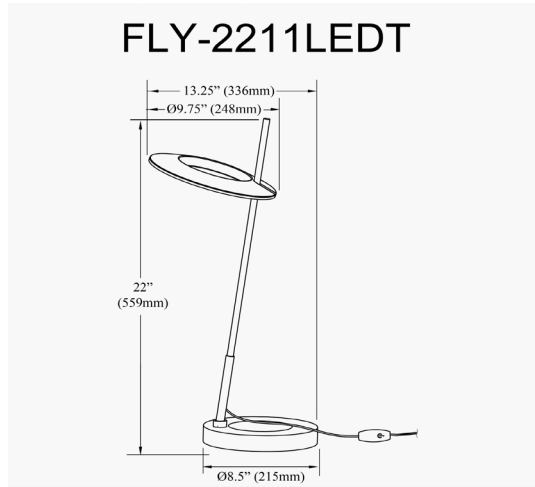

FLY-2211LEDT-SLV - Finley 11W Table Lamp, SLV

11W Table Lamp Silver

Height	22"
Width/Length	9.75"
Depth	13.25"
Weight	7 lbs

Body Material	Metal
Finish/Color	Silver
Type of Finish	Painted

Light Qty	1
Light Base	DC LED
Light Max Watt	11
Light Inc	Yes
Light Lumens	825(Initial) 400(Delivered)
Light CRI	80+
Light CCT	3000K
Light Life	30000 Hours

Dimmable	Dimmable
LED Compatible	Integrated LED
Total Wattage	11W

Second Material	Acrylic
Second Finish/Color	White

Rated For	Dry
Voltage	120V

Approval	cUL or equivalent
Warranty	3 Years Limited
Install Position	Table