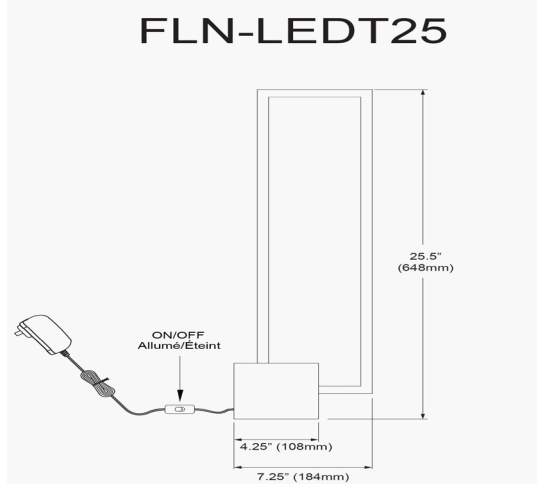

FLN-LEDT25-AGB-MB - Florence 22W Table Lamp AGB w/ MB Concrete Base

22W LED Table Lamp, Aged Brass with Matte Black Concrete Base

LED

Height	25.5"
Width/Length	4.25"
Depth	7.25"
Weight	6 lbs

Body Material	Metal
Finish/Color	Aged Brass
Type of Finish	Electroplated

Light Qty	1
Light Base	LED
Light Max Watt	22
Light Inc	Yes
Light Lumens	2200
Light CRI	80+
Light CCT	3000K
Light Life	30000 Hours

Dimmable	Not Dimmable
LED Compatible	Integrated LED
Total Wattage	22W

Second Material	Concrete
Second Finish/Color	Black
Second Type of Finish	Painted

Rated For	Dry Location
Voltage	120V

Approval	cUL or equivalent
Warranty	3 Years Limited
Install Position	Table/Desk

Date:	Notes:
Fixture Type:	
Job Name:	

Lighting | LED | Shades | Custom Designs

www.dainolite.com | 1-888-564-1262 | dainolite@dainolite.com