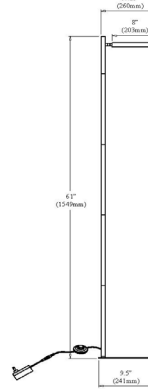

FIA-6030LEDF-SC - Fia 30W Floor Lamp, SC

1 Light LED Fia Floor Lamp Satin Chrome

FIA-6030LEDF

Height	61"
Width/Length	10.25"
Depth	9.5"
Weight	5 lbs

Body Material	Metal
Finish/Color	Satin Chrome
Type of Finish	Electroplated

Light Qty	1
Light Base	LED
Light Max Watt	30
Light Inc	Yes
Light Lumens	3008(Initial) 1520(Delivered)
Light CRI	80+
Light CCT	3000K
Light Life	30000 Hours

Dimmable	Not Dimmable
LED Compatible	Integrated LED
Total Wattage	30W