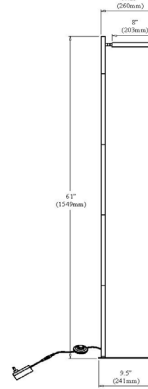

FIA-6030LEDF-MB - Fia 30W Floor Lamp, MB

1 Light LED Fia Floor Lamp Matte Black

FIA-6030LEDF

Height	61"
Width/Length	10.25"
Depth	9.5"
Weight	5 lbs

Body Material	Metal
Finish/Color	Matte Black
Type of Finish	Painted

Light Qty	1
Light Base	LED
Light Max Watt	30
Light Inc	Yes
Light Lumens	3008(Initial) 1520(Delivered)
Light CRI	80+
Light CCT	3000K
Light Life	30000 Hours

Dimmable	Not Dimmable
LED Compatible	Integrated LED
Total Wattage	30W