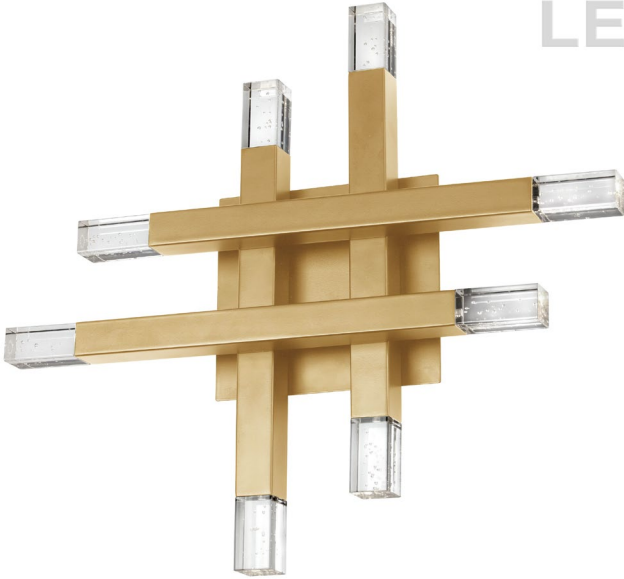

FCS-1432W-AGB - Francesca 24W Wall Sconce, AGB w/ Acrylic Diffuser

24W Aged Brass Wall Sconce w/ Acrylic Diffuser

LED

Height	15.75"
Width/Length	15.75"
Depth	3.25"
Weight	3 lbs

Body Material	Metal
Finish/Color	Aged Brass
Type of Finish	Electroplated

Light Qty	8
Light Base	LED
Light Max Watt	3
Light Inc	Yes
Light Lumens	1920
Light CRI	90+
Light CCT	3000K
Light Life	30000 Hours

Dimmable	Dimmable
LED Compatible	Integrated LED
Total Wattage	24W

Second Material	Acrylic
Second Finish/Color	Frosted

Rated For	Damp Location
Voltage	120V

Approval	cUL or equivalent
Warranty	3 Years Limited
Install Position	Wall

Date:	Notes:
Fixture Type:	
Job Name:	

Lighting | LED | Shades | Custom Designs

www.dainolite.com | 1-888-564-1262 | dainolite@dainolite.com