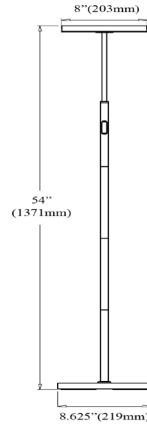

FCE-5430LEDF-AGB - Francine 30W Floor Lamp, PC w/ WH Acrylic Diffuser

FCE-5430LEDF

Height	54"
Width/Length	8"
Depth	8"
Weight	5 lbs

Body Material	Metal
Finish/Color	Aged Brass
Type of Finish	Electroplated

Light Qty	1
Light Base	DC LED
Light Max Watt	30
Light Inc	Yes
Light Lumens	3053(Initial) 2242(Delivered)
Light CRI	80+
Light CCT	3000K
Light Life	30000 Hours

Dimmable	Dimmable
LED Compatible	Integrated LED
Total Wattage	30W