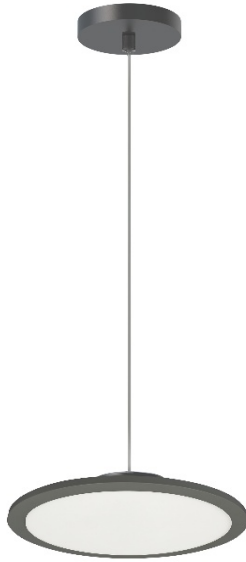

FCA-920LEDP-MB - Franchesa 20W 5CCT Pendant, MB

#CONNECT!

Height	0.75"
Width/Length	9"
Depth	9"
Weight	1.5 lbs

Body Material	Plastic
Finish/Color	Matte Black
Type of Finish	Painted

Light Qty	1
Light Base	AC LED
Light Max Watt	20
Light Inc	Yes
Light Lumens	2170(2700K Initial) 1302(2700K Delivered) 2170(3000K Initial) 1302(3000K Delivered) 2170(4000K Initial) 1302(4000K Delivered) 2170(5000K Initial) 1302(5000K Delivered)
Light CRI	90+
Light CCT	2700K/3000K/3500K/4000K/5000K
Light Life	30000 Hours

Dimmable	Dimmable
LED Compatible	Integrated LED
Total Wattage	20W

Second Material	Acrylic
Second Finish/Color	White

Rated For	Damp
Voltage	120V

Approval	cUL or equivalent
Warranty	5 Years Limited
Install Position	Ceiling