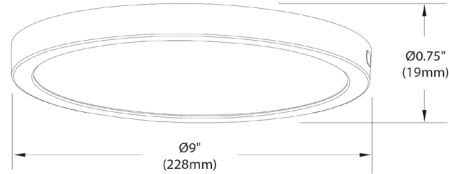

FCA-920LEDFH

<b>Height</b>	0.75"
<b>Width/Length</b>	9"
<b>Depth</b>	9"
<b>Weight</b>	1 lbs

<b>Body Material</b>	Plastic
<b>Finish/Color</b>	Matte White
<b>Type of Finish</b>	Painted

<b>Light Qty</b>	1
<b>Light Base</b>	AC LED
<b>Light Max Watt</b>	20
<b>Light Inc</b>	Yes
<b>Light Lumens</b>	2000(Initial) 1400(Delivered)
<b>Light CRI</b>	80+
<b>Light CCT</b>	2700K - 3000K - 3500K - 4000K - 5000K
<b>Light Life</b>	30000 Hours