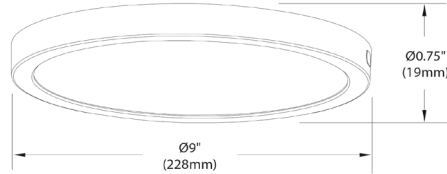

FCA-920LEDFH

Height	0.75"
Width/Length	9"
Depth	9"
Weight	1 lbs

Body Material	Plastic
Finish/Color	Matte Black
Type of Finish	Painted

Light Qty	1
Light Base	AC LED
Light Max Watt	20
Light Inc	Yes
Light Lumens	2000(Initial) 1400(Delivered)
Light CRI	80+
Light CCT	2700K - 3000K - 3500K - 4000K - 5000K
Light Life	30000 Hours

Dimmable	Dimmable
LED Compatible	Integrated LED
Total Wattage	20W

Second Material	Acrylic
Second Finish/Color	White
Second Type of Finish	Frosted

Rated For	Damp
Voltage	120V

Approval	cUL or equivalent
Warranty	5 Years Limited
Install Position	Ceiling