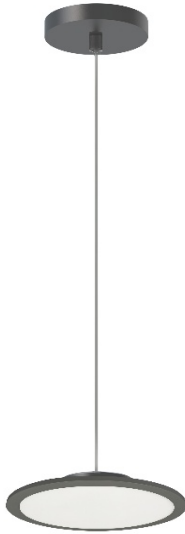

FCA-714LEDP-MB - Franchesa 14W 5CCT Pendant, MB

#CONNECT!

Height	0.75"
Width/Length	7"
Depth	7"
Weight	1.25 lbs

Dimmable	Dimmable
LED Compatible	Integrated LED
Total Wattage	14W

Body Material	Plastic
Finish/Color	Matte Black
Type of Finish	Painted

Second Material	Acrylic
Second Finish/Color	White

Light Qty	1
Light Base	AC LED
Light Max Watt	14
Light Inc	Yes
Light Lumens	1475(2700K Initial) 885(2700K Delivered) 157
Light CRI	90+
Light CCT	2700K/3000K/3500K/4000K/5000K
Light Life	30000 Hours

Rated For	Damp
Voltage	120V

Approval	cUL or equivalent
Warranty	5 Years Limited
Install Position	Ceiling

Extension Length 72

Date:	Notes:
Fixture Type:	
Job Name:	

Lighting | LED | Shades | Custom Designs