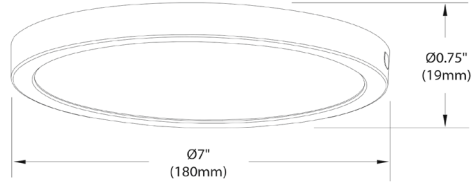

FCA-714LEDFH

| | |
|---------------------|----------|
| Height | 0.75" |
| Width/Length | 7" |
| Depth | 7" |
| Weight | 0.75 lbs |

| | |
|-----------------------|-------------|
| Body Material | Plastic |
| Finish/Color | Matte White |
| Type of Finish | Painted |