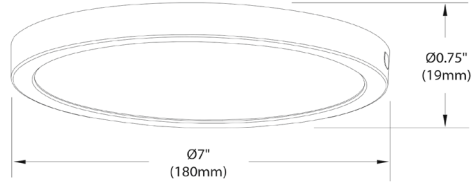

FCA-714LEDFH

Height	0.75"
Width/Length	7"
Depth	7"
Weight	0.75 lbs

Body Material	Plastic
Finish/Color	Matte Black
Type of Finish	Painted

Light Qty	1
Light Base	AC LED
Light Max Watt	14
Light Inc	Yes
Light Lumens	1400(Initial) 980(Delivered)
Light CRI	80+
Light CCT	2700K - 3000K - 3500K - 4000K - 5000K
Light Life	30000 Hours

Dimmable	Dimmable
LED Compatible	Integrated LED
Total Wattage	14W

Second Material	Acrylic
Second Finish/Color	White
Second Type of Finish	Frosted

Rated For	Damp
Voltage	120V

Approval	cUL or equivalent
Warranty	5 Years Limited
Install Position	Ceiling