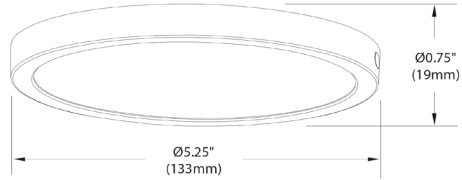

FCA-58LEDFH

Height	0.75"
Width/Length	5"
Depth	5"
Weight	0.5 lbs

Body Material	Plastic
Finish/Color	Matte White
Type of Finish	Painted

Light Qty	1
Light Base	AC LED
Light Max Watt	8
Light Inc	Yes
Light Lumens	680(Initial) 480(Delivered)
Light CRI	80+
Light CCT	2700K - 3000K - 3500K - 4000K - 5000K
Light Life	30000 Hours

Dimmable	Dimmable
LED Compatible	Integrated LED
Total Wattage	8W

Second Material	Acrylic
Second Finish/Color	White
Second Type of Finish	Frosted

Rated For	Damp
Voltage	120V

Approval	cUL or equivalent
Warranty	5 Years Limited
Install Position	Ceiling