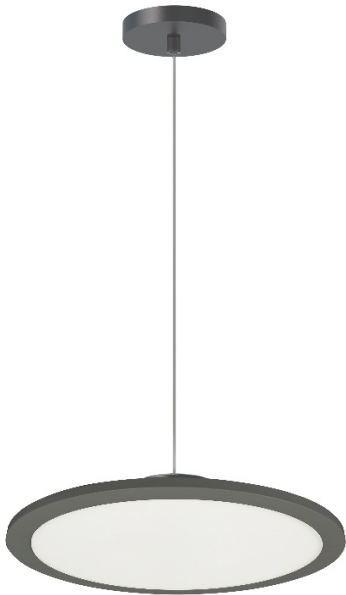

FCA-1225LEDP-MB - Franchesa 25W 5CCT Pendant, MB

#CONNECT!

Height	0.75"
Width/Length	12"
Depth	12"
Weight	2 lbs

Dimmable	Dimmable
LED Compatible	Integrated LED
Total Wattage	25W

Body Material	Plastic
Finish/Color	Matte Black
Type of Finish	Painted

Second Material	Acrylic
Second Finish/Color	White

Light Qty	1
Light Base	AC LED
Light Max Watt	25
Light Inc	Yes
Light Lumens	2900(2700K Initial) 1749(2700K Delivered) 3000(3000K Delivered)
Light CRI	90+
Light CCT	2700K/3000K/3500K/4000K/5000K
Light Life	30000 Hours