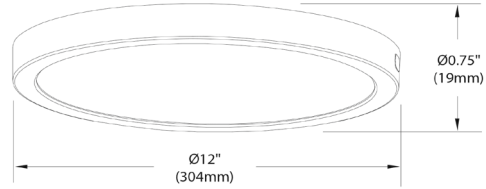

FCA-1225LEDFH

Height	.75"
Width/Length	12"
Depth	12"
Weight	1.5 lbs

Body Material	Plastic
Finish/Color	Matte White
Type of Finish	Painted

Light Qty	1
Light Base	AC LED
Light Max Watt	25
Light Inc	Yes
Light Lumens	2800(Initial) 2000(Delivered)
Light CRI	80+
Light CCT	2700K - 3000K - 3500K - 4000K - 5000K
Light Life	30000 Hours

Dimmable	Dimmable
LED Compatible	Integrated LED
Total Wattage	25W

Second Material	Acrylic
Second Finish/Color	White
Second Type of Finish	Frosted

Rated For	Damp
Voltage	120V

Approval	cUL or equivalent
Warranty	5 Years Limited
Install Position	Ceiling