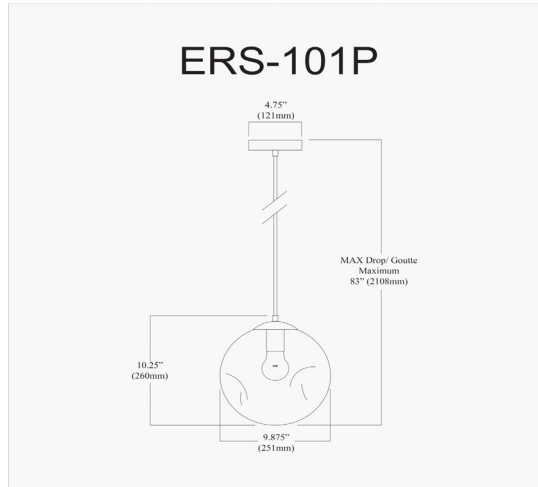

ERS-101P-AGB-SM - Eris 1Lt Incandescent Pendant, AGB w/ Smoke Glass

1 Light Incandescent Pendant, Aged Brass Finish with Smoked Glass

Height	10"
Width/Length	9.75"
Depth	9.75"
Weight	5 lbs

Body Material	Glass
Finish/Color	Smoke

Light Qty	1
Light Base	E26
Light Max Watt	60
Light Inc	No

Dimmable	Dimmable
LED Compatible	LED Compatible
Total Wattage	60W

Second Material	Metal
Second Finish/Color	Aged Brass
Second Type of Finish	Electroplated

Rated For	Dry Location
Voltage	120V

Approval	cUL or equivalent
Warranty	1 Year Limited
Install Position	Ceiling

Extension Length	72
-------------------------	----

Date:	Notes:
Fixture Type:	
Job Name:	

Lighting | LED | Shades | Custom Designs