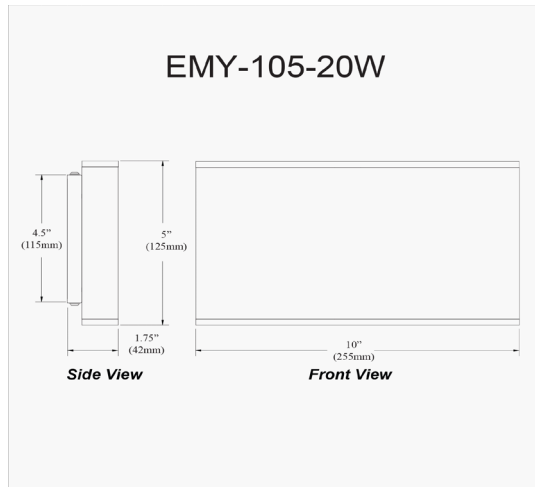

# EMY-105-20W-MW - Emery 20W Wall Sconce, MW w/ FR Acrylic Diffuser

20W Wall Sconce, Matte White with Frosted Acrylic Diffuser

<b>Height</b>	5"
<b>Width/Length</b>	10"
<b>Depth</b>	1.75"
<b>Weight</b>	2 lbs

<b>Body Material</b>	Metal
<b>Finish/Color</b>	White
<b>Type of Finish</b>	Painted

<b>Light Qty</b>	2
<b>Light Base</b>	LED
<b>Light Max Watt</b>	10
<b>Light Inc</b>	Yes
<b>Light Lumens</b>	1600(Initial) 700(Delivered)
<b>Light CRI</b>	90+
<b>Light CCT</b>	3000K
<b>Light Life</b>	30000 Hours