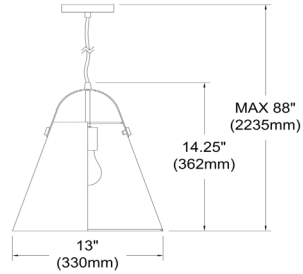

EMP-111P-797-MB - Emperor 1LT Emperor Pendant Matte Black w/ Black Shade

1 Light Emperor Pendant Matte Black with Black Shade

EMP-111P

Height	14"
Width/Length	13"
Depth	13"
Weight	2 lbs

Body Material	Fabric
Finish/Color	Black
Type of Finish	Fabric

Light Qty	1
Light Base	E26
Light Max Watt	60
Light Inc	No

Dimmable	Dimmable
LED Compatible	LED Compatible
Total Wattage	60W

Second Material	Metal
Second Finish/Color	Black
Second Type of Finish	Painted

Rated For	Dry Location
Voltage	120V