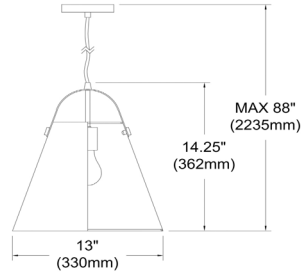

EMP-111P-790-AGB - Emperor 1LT Emperor Pendant Aged Brass w/ White Shade

1 Light Emperor Pendant Aged Brass with White Shade

EMP-111P

Height	14"
Width/Length	13"
Depth	13"
Weight	2 lbs
Body Material	Fabric
Finish/Color	White
Type of Finish	Fabric
Light Qty	1
Light Base	E26
Light Max Watt	60
Light Inc	No

Dimmable	Dimmable
LED Compatible	LED Compatible
Total Wattage	60W
Second Material	Metal
Second Finish/Color	Aged Brass
Second Type of Finish	Electroplated
Rated For	Dry Location
Voltage	120V
Approval	cUL or equivalent
Warranty	1 Year Limited
Install Position	Ceiling
Extension Length	72