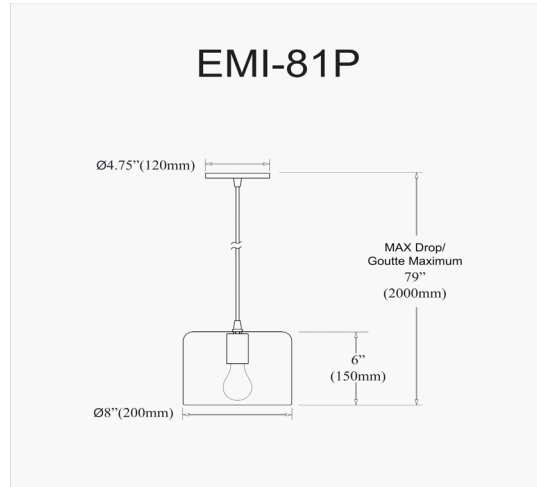

EMI-81P-PC-MB - Emilia 1LT Incand Pendant, PC with MB&SLV Shade

1 Light Incandescent Pendant, Polished Chrome with Matte Black & Silver Shade

Height	6"
Width/Length	8"
Depth	8"
Weight	4 lbs

Body Material	Metal
Finish/Color	Black
Type of Finish	Painted

Light Qty	1
Light Base	E26
Light Max Watt	60
Light Inc	No

Dimmable	Dimmable
LED Compatible	LED Compatible
Total Wattage	60W

Second Material	Metal
Second Finish/Color	Polished Chrome
Second Type of Finish	Electroplated

Rated For	Dry Location
Voltage	120V

Approval	cUL or equivalent
Warranty	1 Year Limited
Install Position	Ceiling

Extension Length	72
-------------------------	----

Date:	Notes:
Fixture Type:	
Job Name:	

Lighting | LED | Shades | Custom Designs