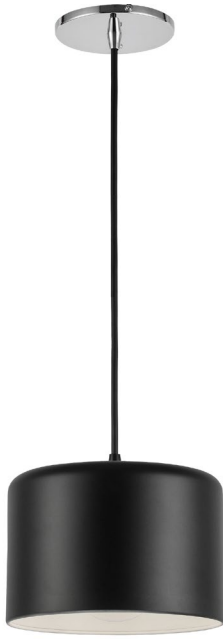

EMI-81P-PC-MB - Emilia 1LT Incand Pendant, PC with MB&SLV Shade

1 Light Incandescent Pendant, Polished Chrome with Matte Black & Silver Shade

Height	6"
Width/Length	8"
Depth	8"
Weight	4 lbs

Body Material	Metal
Finish/Color	Black
Type of Finish	Painted

Light Qty	1
Light Base	E26
Light Max Watt	60
Light Inc	No

Dimmable	Dimmable
LED Compatible	LED Compatible
Total Wattage	60W

Second Material	Metal
Second Finish/Color	Polished Chrome
Second Type of Finish	Electroplated